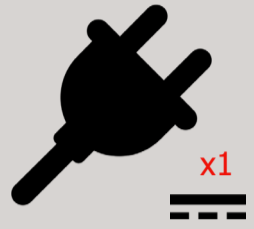

PIM Forensics
IQ Sensor
Quick start guide

ace axis A

Download

Install and Run

Connect

ace axis A

+44 (0) 1793 490235
@PIMForensics@aceaxis.co.uk
www.aceaxis.co.uk/field-pim