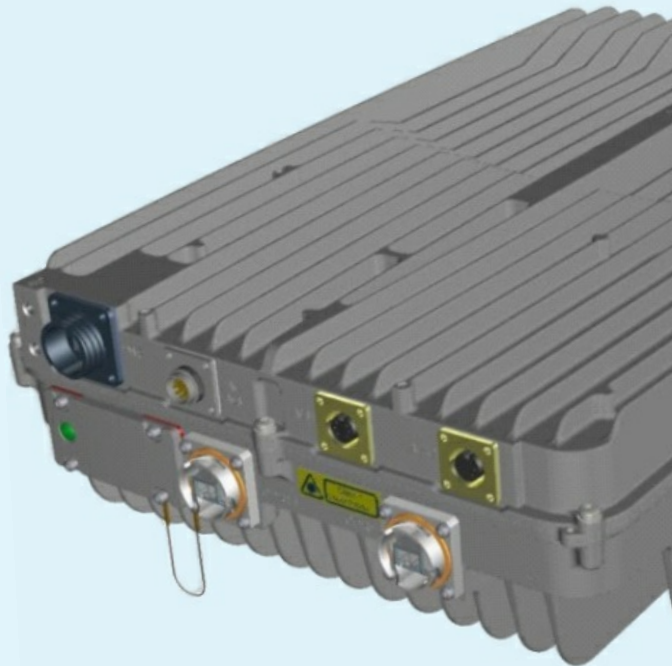

Flexar

Highly flexible multi-standard RRU

3G/4G FDD and TDD with CA and MIMO

400MHz - 6GHz

Rapidly configurable for specific requirements

Etna

LTE-TDD

2 x 50W channels

2.3GHz

Field programmable channel bandwidths

from 5MHz to 20MHz